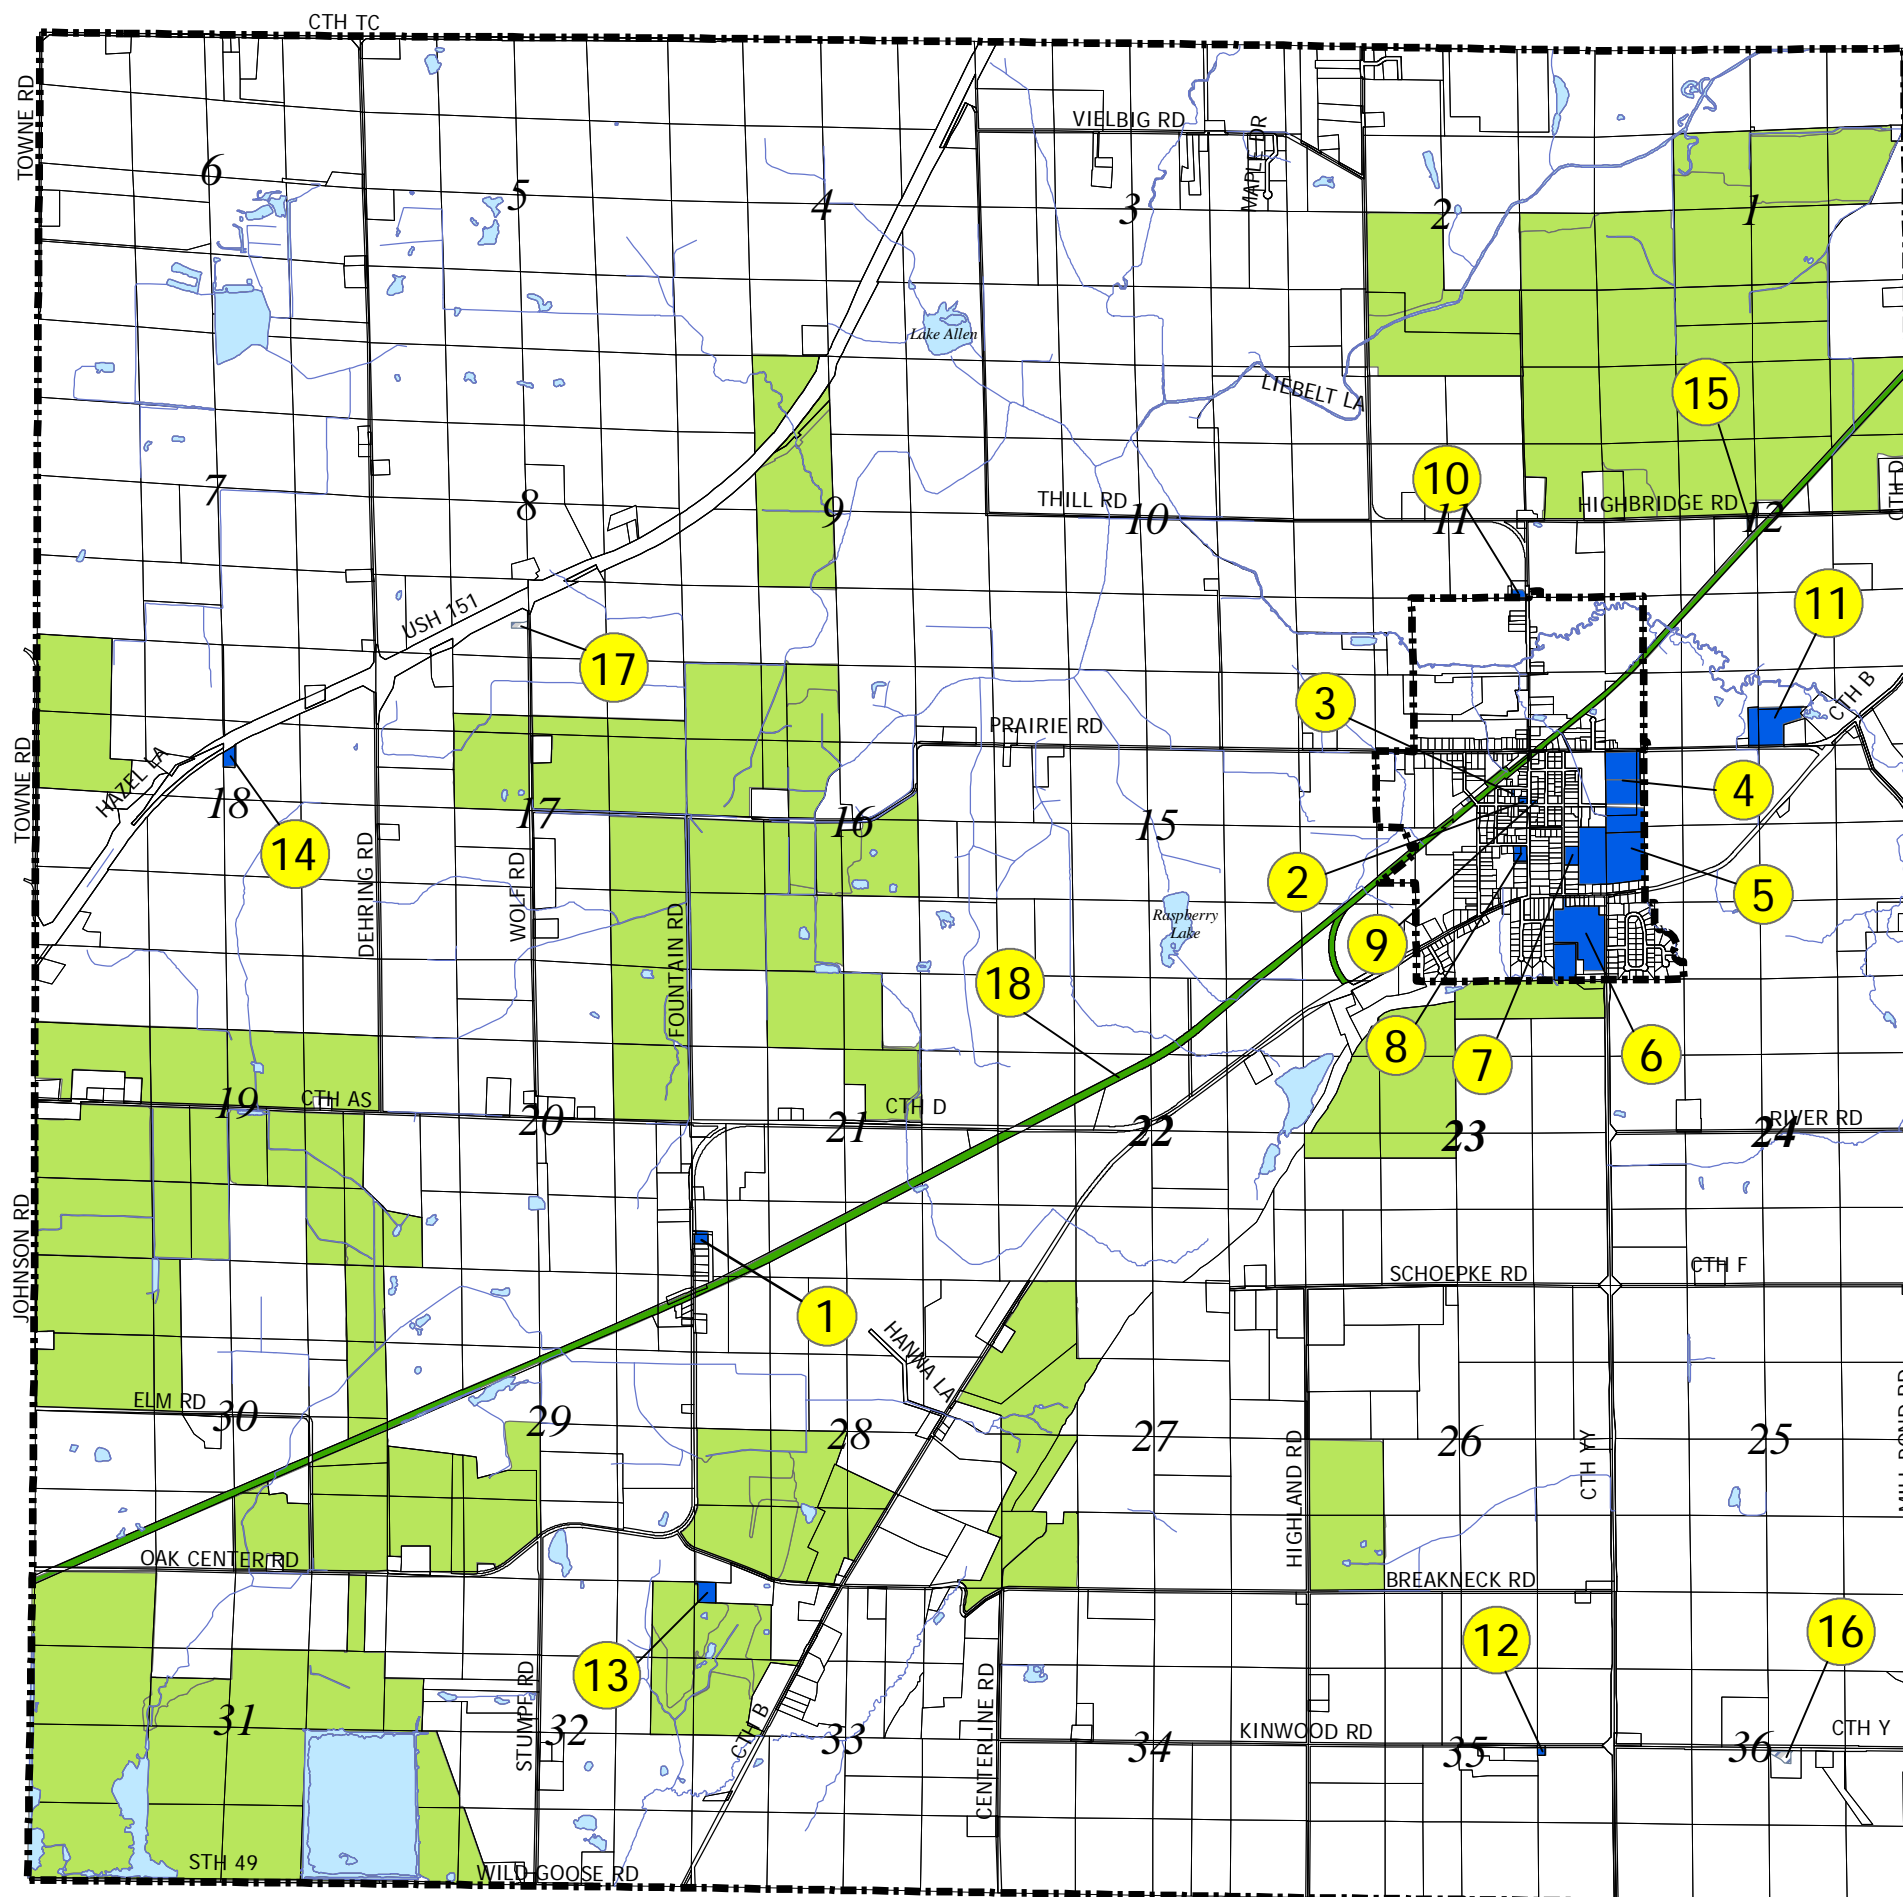

# Town of Oakfield Community Facilities and Utilities

Legend

Community Facilities

1. Town Hall and Garage
2. Oakfield Fire Department
3. Oakfield Post Office
4. Oakfield High School
5. Oakfield Middle School
6. Belle Reynolds Elementary
7. St. Lukes Evangelical Lutheran Church and School
8. Oakfield United Methodist Church
9. St. James Catholic Church
10. VFW Post #8092
11. Avoca Cemetery
12. Mt. Pleasant Cemetery
13. Oak Center Cemetery Assn.
14. Rock River Cemetery

Utilities

15. WI Power and Light Co. Substation
16. Telecommunications Tower
17. Telecommunications Tower

Recreational and Park Facilities

18. Wild Goose State Trail

WI Department of Natural Resources and US Fish and Wildlife Services

This base map was created with data from Fond du Lac County Planning Department, who assumes no liability for the accuracy of this data or any use or misuse of its content. Revisions were made by Martenson and Eisele, Inc. under the direction of the Town of Oakfield.